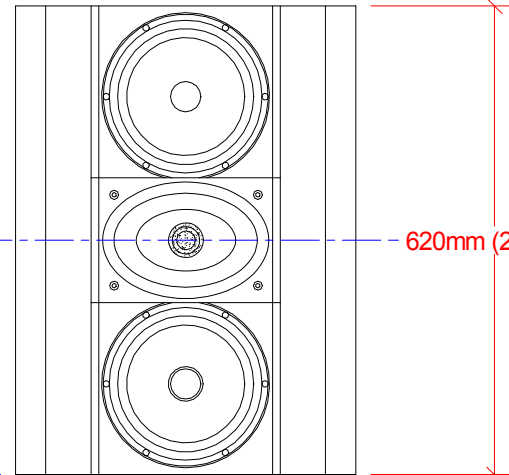

# P28

190mm (7-1/2")

450mm (17-3/4")

Acoustical  
Centre

620mm (24-3/8")

310mm (12-1/4")

Baffle wall cut-out = 700mm x 480mm (27,5"x19")  
Weight = 21kg (46.3Lbs)

Procella P28 External dimensions  
Anders Uggelberg 25/7 -17  
UPD:  
P28\_ext\_dim.CAD  
Scale 1:10 (PDF/JPG-file not to scale)