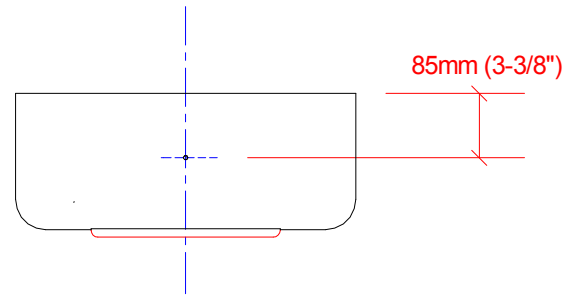

# P28

190mm (7-1/2")

450mm (17-3/4")

Acoustical  
Centre

620mm (24-3/8")

310mm (12-1/4")

Baffle wall cut-out = 700mm x 480mm (27,5"x19")  
Weight = 21kg (46.3Lbs)

Procella P28 External dimensions  
Anders Uggelberg 25/7 -17  
UPD:  
P28\_ext\_dim.CAD  
Scale 1:10 (PDF/JPG-file not to scale)