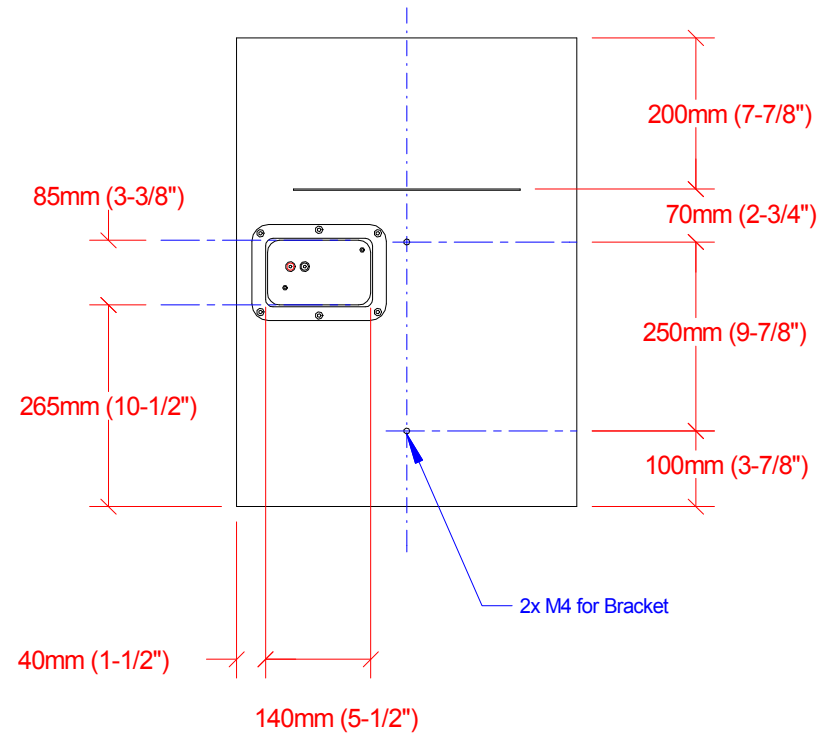

# P28

190mm (7-1/2")

450mm (17-3/4")

Acoustical  
Centre

620mm (24-3/8")

310mm (12-1/4")

Baffle wall cut-out = 700mm x 480mm (27,5"x19")  
Weight = 21kg (46.3Lbs)

Procella P28 External dimensions  
Anders Uggelberg 25/7 -17  
UPD:  
P28\_ext\_dim.CAD  
Scale 1:10 (PDF/JPG-file not to scale)