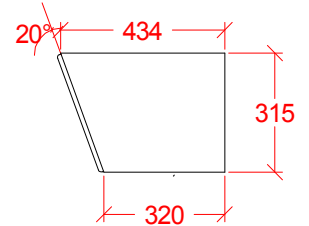

Cinema Line 2018

Above Screen LCR

C124

Tri-Amp
Medium to Large rooms
Max cont SPL @1m: 135dB

C102

Bi-Amp
Small to Medium rooms
Max cont SPL @1m: 131dB

Behind Screen LCR

C124V