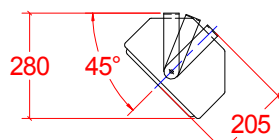

Tri-Amp
Medium to Large rooms
Max cont SPL @1m: 135dB

C212

Bi-Amp
Small to Medium rooms
Max cont SPL @1m: 131dB

Surround/ATMOS Loudspeaker

C28

Medium to Large rooms
Max cont SPL @1m: 127dB

C10

Small to Medium rooms
Max cont SPL @1m: 121dB