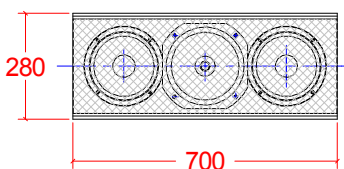

Tri-Amp
Medium to Large rooms
Max cont SPL @1m: 135dB

C212

Bi-Amp
Small to Medium rooms
Max cont SPL @1m: 131dB

Surround/ATMOS Loudspeaker

C28

Medium to Large rooms
Max cont SPL @1m: 127dB

C10

Small to Medium rooms
Max cont SPL @1m: 121dB