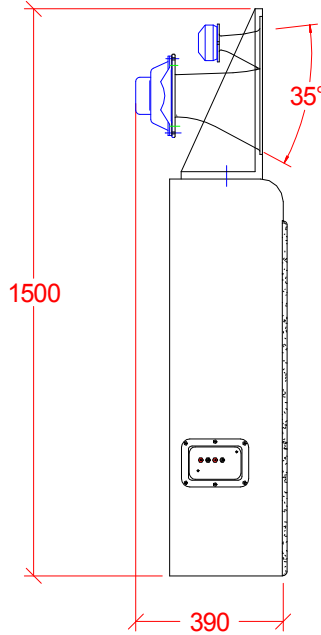

Cinema Line 2018

Above Screen LCR

C124

Tri-Amp
Medium to Large rooms
Max cont SPL @1m: 135dB

C102

Bi-Amp
Small to Medium rooms
Max cont SPL @1m: 131dB

Behind Screen LCR

C124V

Tri-Amp
Medium to Large rooms
Max cont SPL @1m: 135dB

C212

Bi-Amp
Small to Medium rooms
Max cont SPL @1m: 131dB

Surround/ATMOS Loudspeaker

C28

Medium to Large rooms
Max cont SPL @1m: 127dB

C10

Small to Medium rooms
Max cont SPL @1m: 121dB