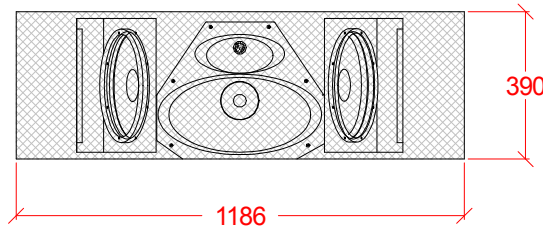

Cinema Line 2018

Above Screen LCR

C124

Tri-Amp
Medium to Large rooms
Max cont SPL @1m: 135dB

C102

Bi-Amp
Small to Medium rooms
Max cont SPL @1m: 131dB

Behind Screen LCR

C124V

Tri-Amp
Medium to Large rooms
Max cont SPL @1m: 135dB

C212

Bi-Amp
Small to Medium rooms
Max cont SPL @1m: 131dB

Surround/ATMOS Loudspeaker

C28

Medium to Large rooms
Max cont SPL @1m: 127dB

C10

Small to Medium rooms
Max cont SPL @1m: 121dB