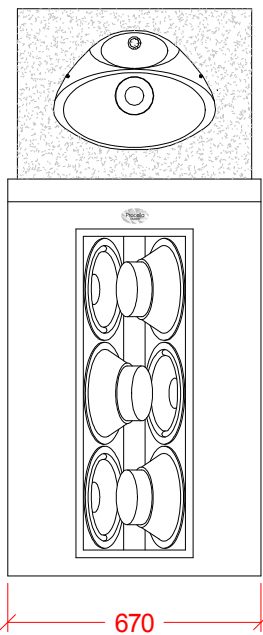

Behind Screen LCR

C124V

Tri-Amp
Medium to Large rooms
Max cont SPL @1m: 135dB