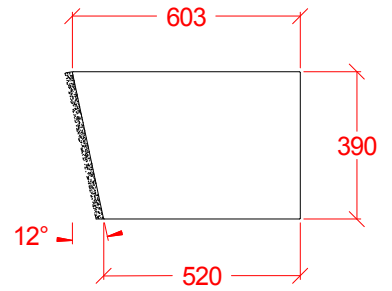

Cinema Line 2018

Above Screen LCR

C124

Tri-Amp
Medium to Large rooms
Max cont SPL @1m: 135dB

C102

Bi-Amp
Small to Medium rooms
Max cont SPL @1m: 131dB

Behind Screen LCR

C124V