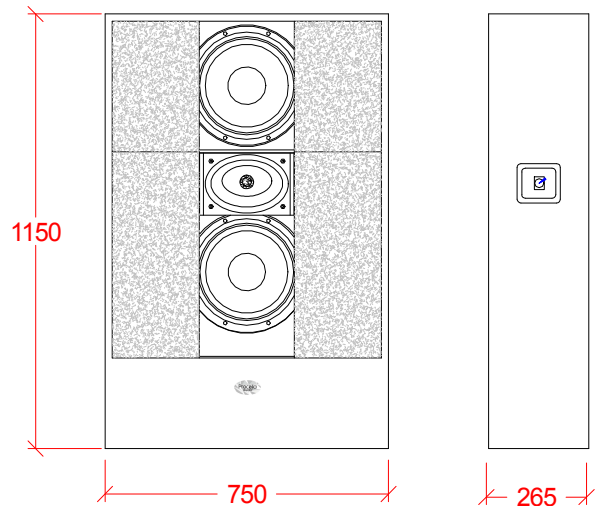

Cinema Line 2018

Above Screen LCR

C124

Tri-Amp
Medium to Large rooms
Max cont SPL @1m: 135dB

C102

Bi-Amp
Small to Medium rooms
Max cont SPL @1m: 131dB

Behind Screen LCR

C124V

Tri-Amp
Medium to Large rooms
Max cont SPL @1m: 135dB

C212

Bi-Amp
Small to Medium rooms
Max cont SPL @1m: 131dB

Surround/ATMOS Loudspeaker

C28

Medium to Large rooms
Max cont SPL @1m: 127dB

C10

Small to Medium rooms
Max cont SPL @1m: 121dB