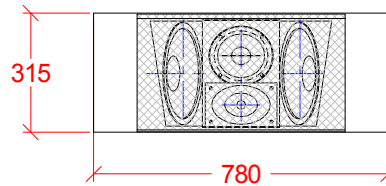

Cinema Line 2018

Above Screen LCR

C124

Tri-Amp
Medium to Large rooms
Max cont SPL @1m: 135dB

C102

Bi-Amp
Small to Medium rooms
Max cont SPL @1m: 131dB

Behind Screen LCR

C124V

Tri-Amp
Medium to Large rooms
Max cont SPL @1m: 135dB

C212

Bi-Amp
Small to Medium rooms
Max cont SPL @1m: 131dB

Surround/ATMOS Loudspeaker

C28

Medium to Large rooms
Max cont SPL @1m: 127dB

C10

Small to Medium rooms
Max cont SPL @1m: 121dB