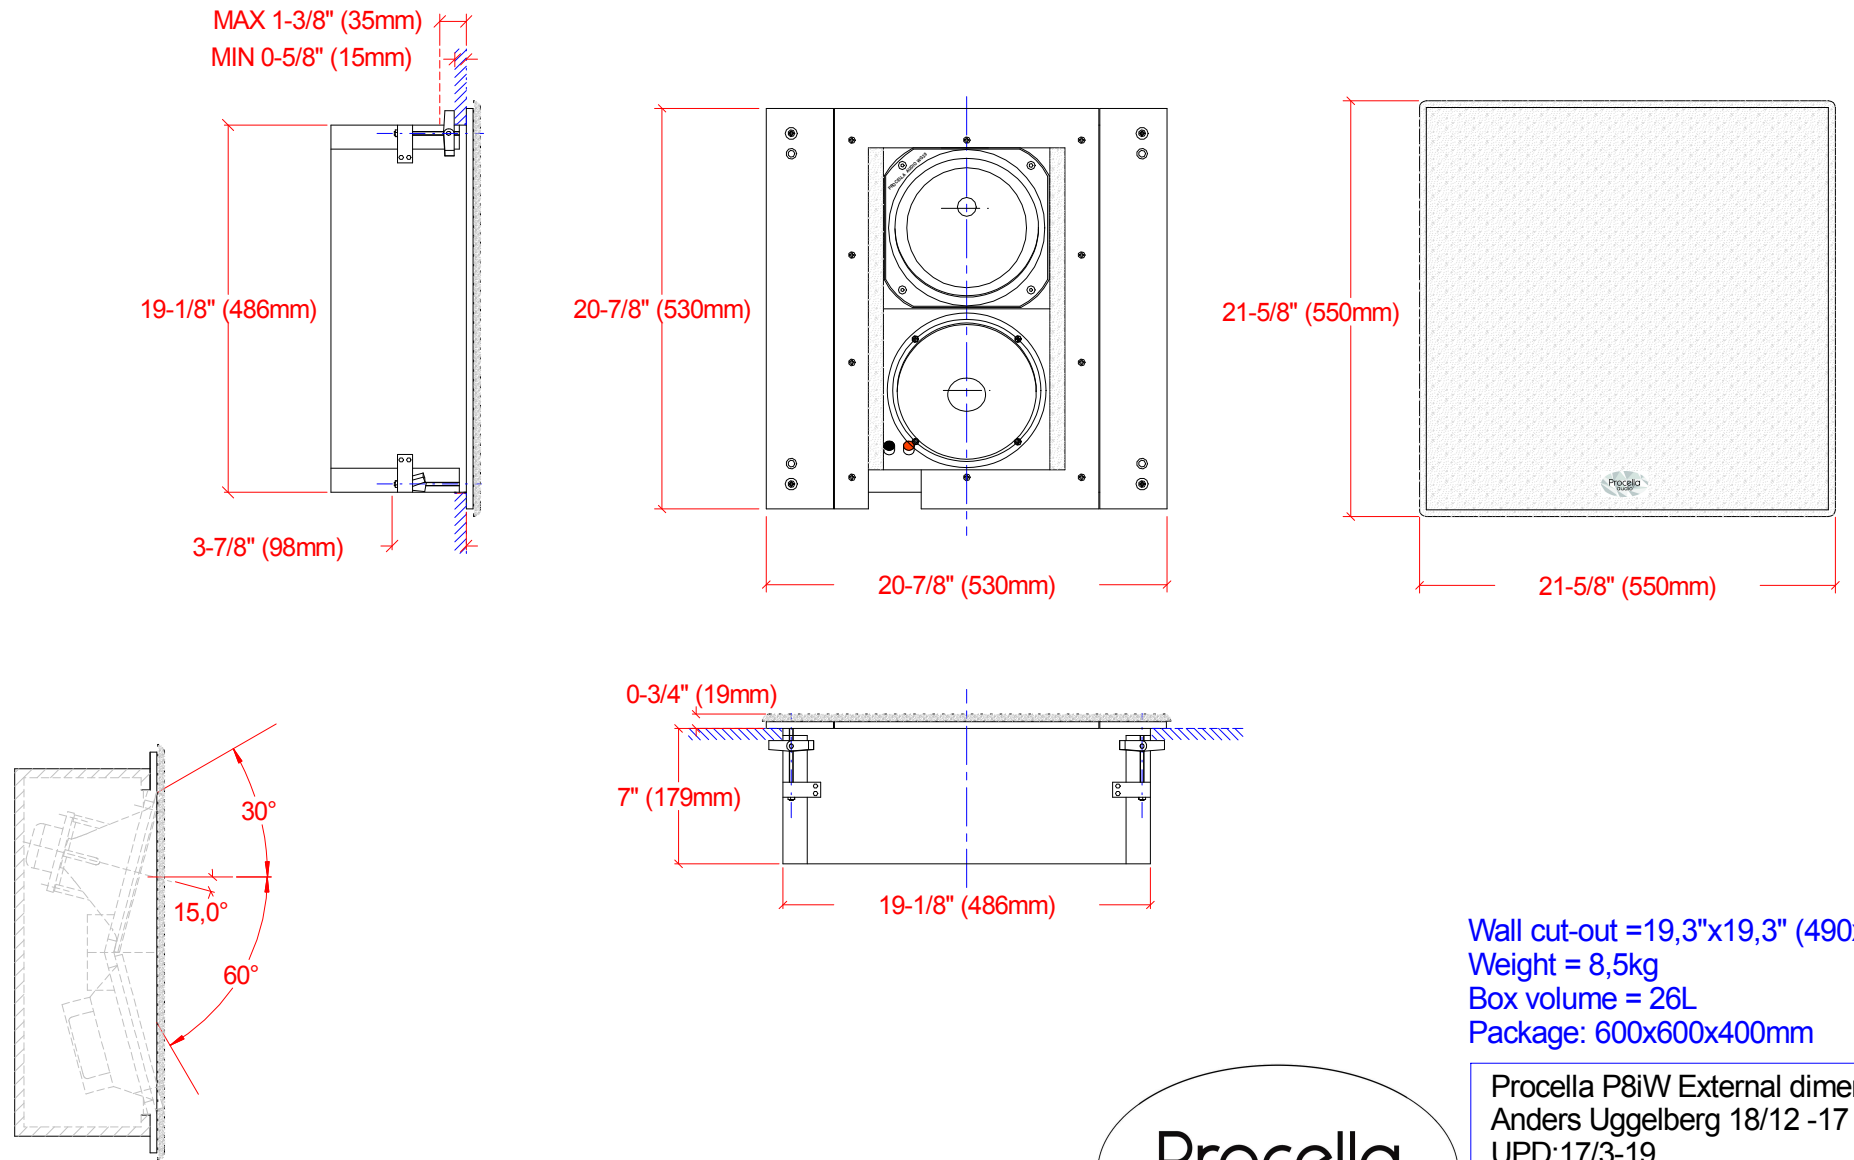

P8iW

Wall cut-out = 19,3"x19,3" (490x490mm)
Weight = 8,5kg
Box volume = 26L
Package: 600x600x400mm

Procella P8iW External dimensions
Anders Uggelberg 18/12 -17
UPD:17/3-19

P8iW_ext_dim.CAD 
Scale 1:10 (PDF/JPG-file not to scale)