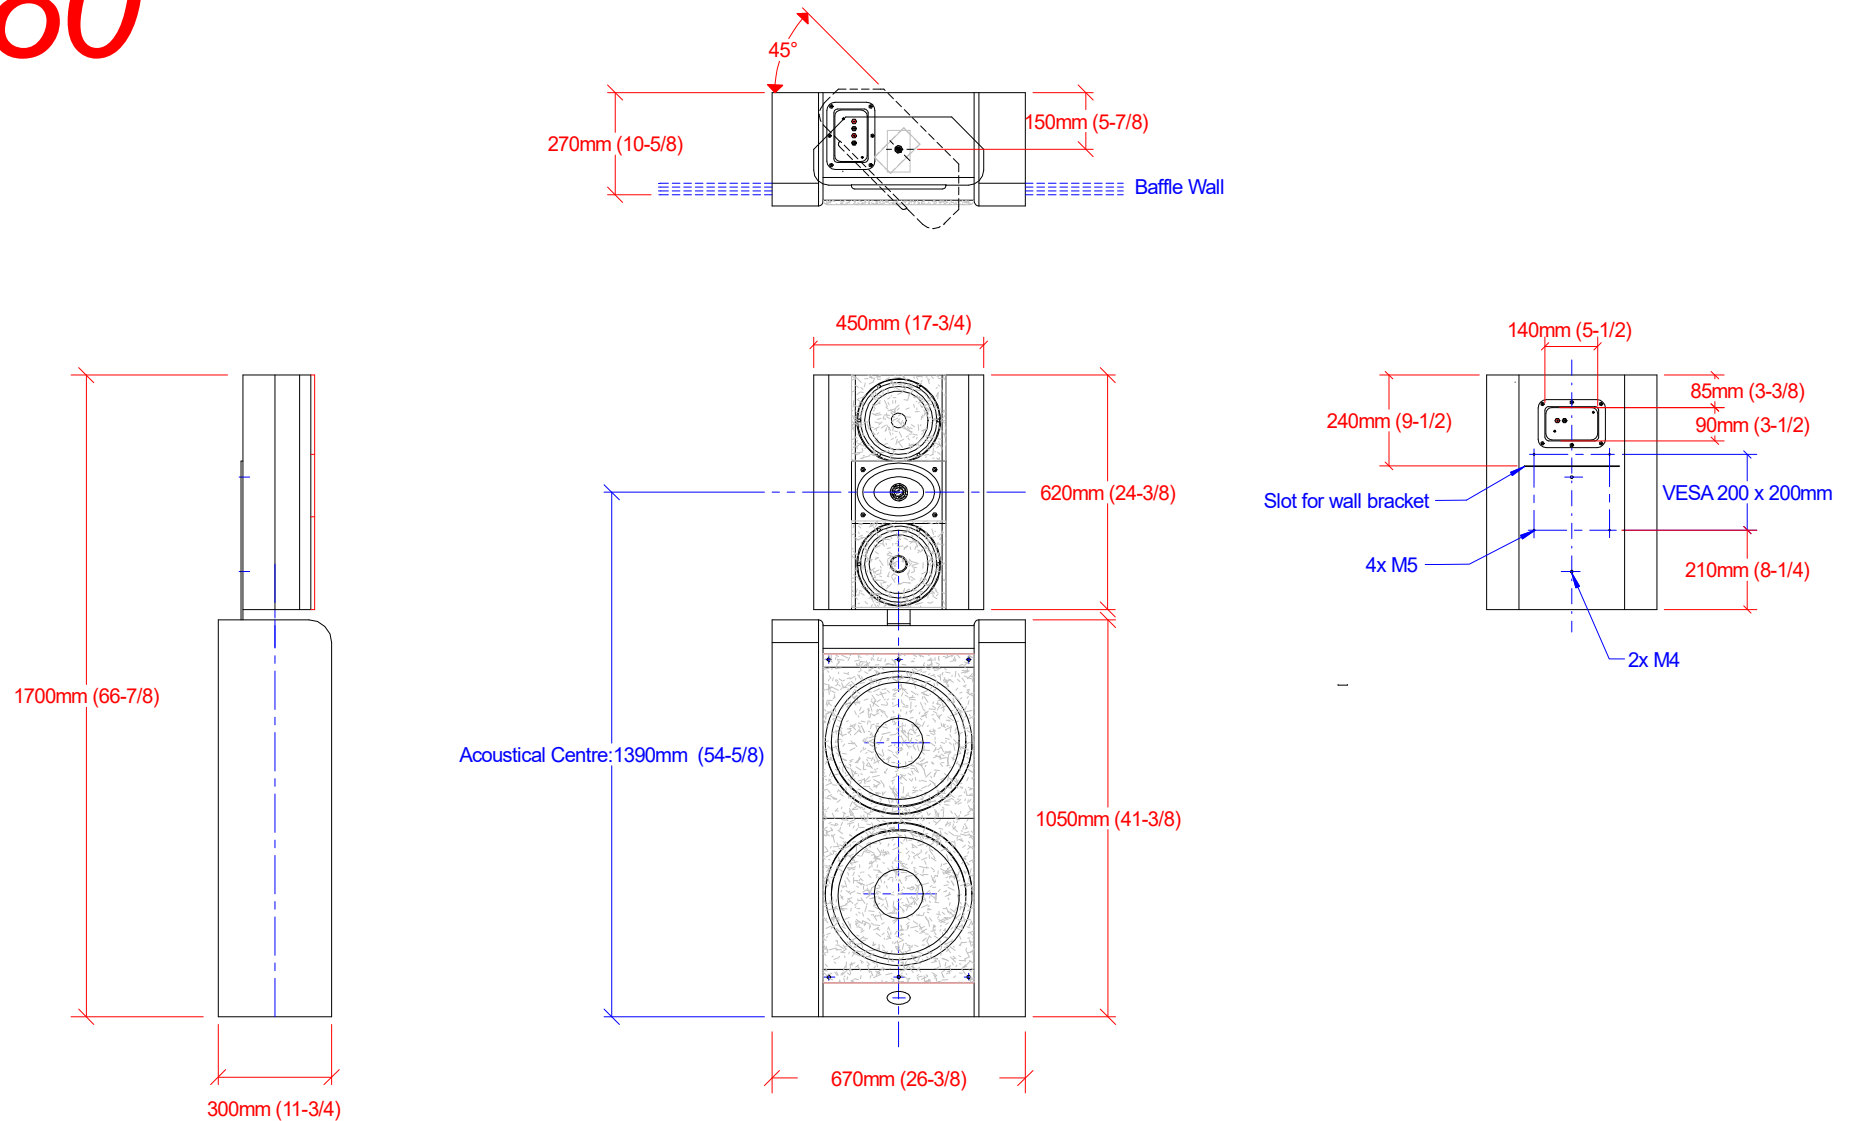

P880

Baffle Cut-Out: 1,780mm x 700mm (70" x 27-1/2")
Black structured paint
Two Packages:
V15: 1200x800x500mm 55kg
P28: 570x750x300mm 23kg

Procella P880 Outside dimensions
Anders Uggelberg 70kt
UPD:
Scale 1:20 (PDF/JPG-file not to scale)
P880_vue.CAD