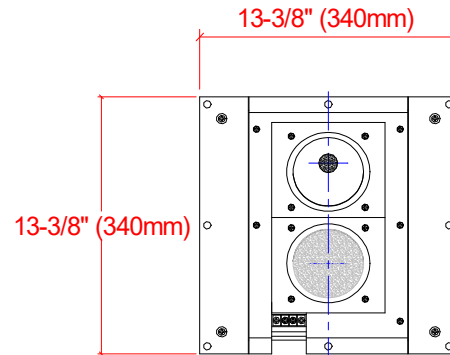

P5iCW

Wall cut-out = 12"x12" (305x305mm)
Weight = kg
Box volume = 5,5L
Package: 400x400x300mm

Procella P5iCW, Dimensions
Anders Uggelberg, 24apr-20
UPD:15/7
Scale 1:10 (PDF/JPG-file not to scale)
P5iCW_VUE.CAD