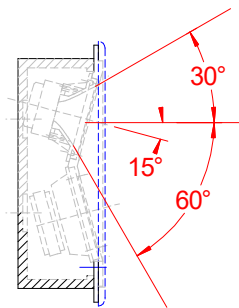

P5iCW

Wall cut-out = 12"x12" (305x305mm)
Weight = kg
Box volume = 5,5L
Package: 400x400x300mm

Procella P5iCW, Dimensions
Anders Uggelberg, 24apr-20
UPD:15/7
Scale 1:10 (PDF/JPG-file not to scale)
P5iCW_VUE.CAD