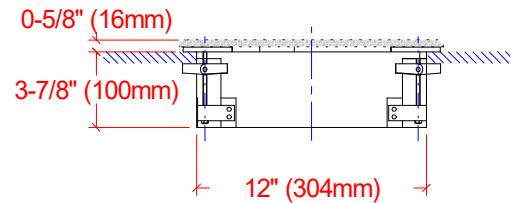

P5iCW

Wall cut-out = 12"x12" (305x305mm)
Weight = kg
Box volume = 5,5L
Package: 400x400x300mm

Procella P5iCW, Dimensions
Anders Uggelberg, 24apr-20
UPD:15/7
Scale 1:10 (PDF/JPG-file not to scale)
P5iCW_VUE.CAD