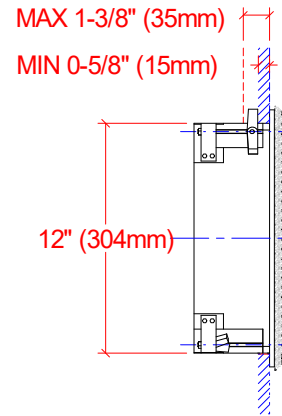

P5iCW

Wall cut-out = 12"x12" (305x305mm)
Weight = kg
Box volume = 5,5L
Package: 400x400x300mm

Procella P5iCW, Dimensions
Anders Uggelberg, 24apr-20
UPD:15/7
Scale 1:10 (PDF/JPG-file not to scale)
P5iCW_VUE.CAD