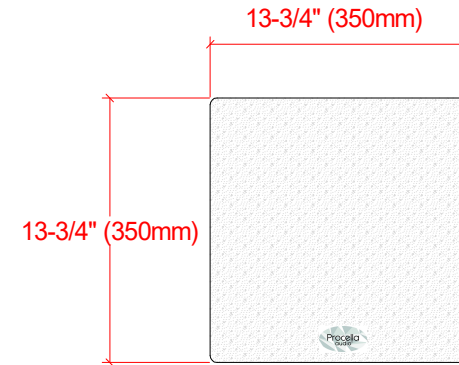

P5iCW

Wall cut-out = 12"x12" (305x305mm)
Weight = kg
Box volume = 5,5L
Package: 400x400x300mm

Procella P5iCW, Dimensions
Anders Uggelberg, 24apr-20
UPD:15/7
Scale 1:10 (PDF/JPG-file not to scale)
P5iCW_VUE.CAD