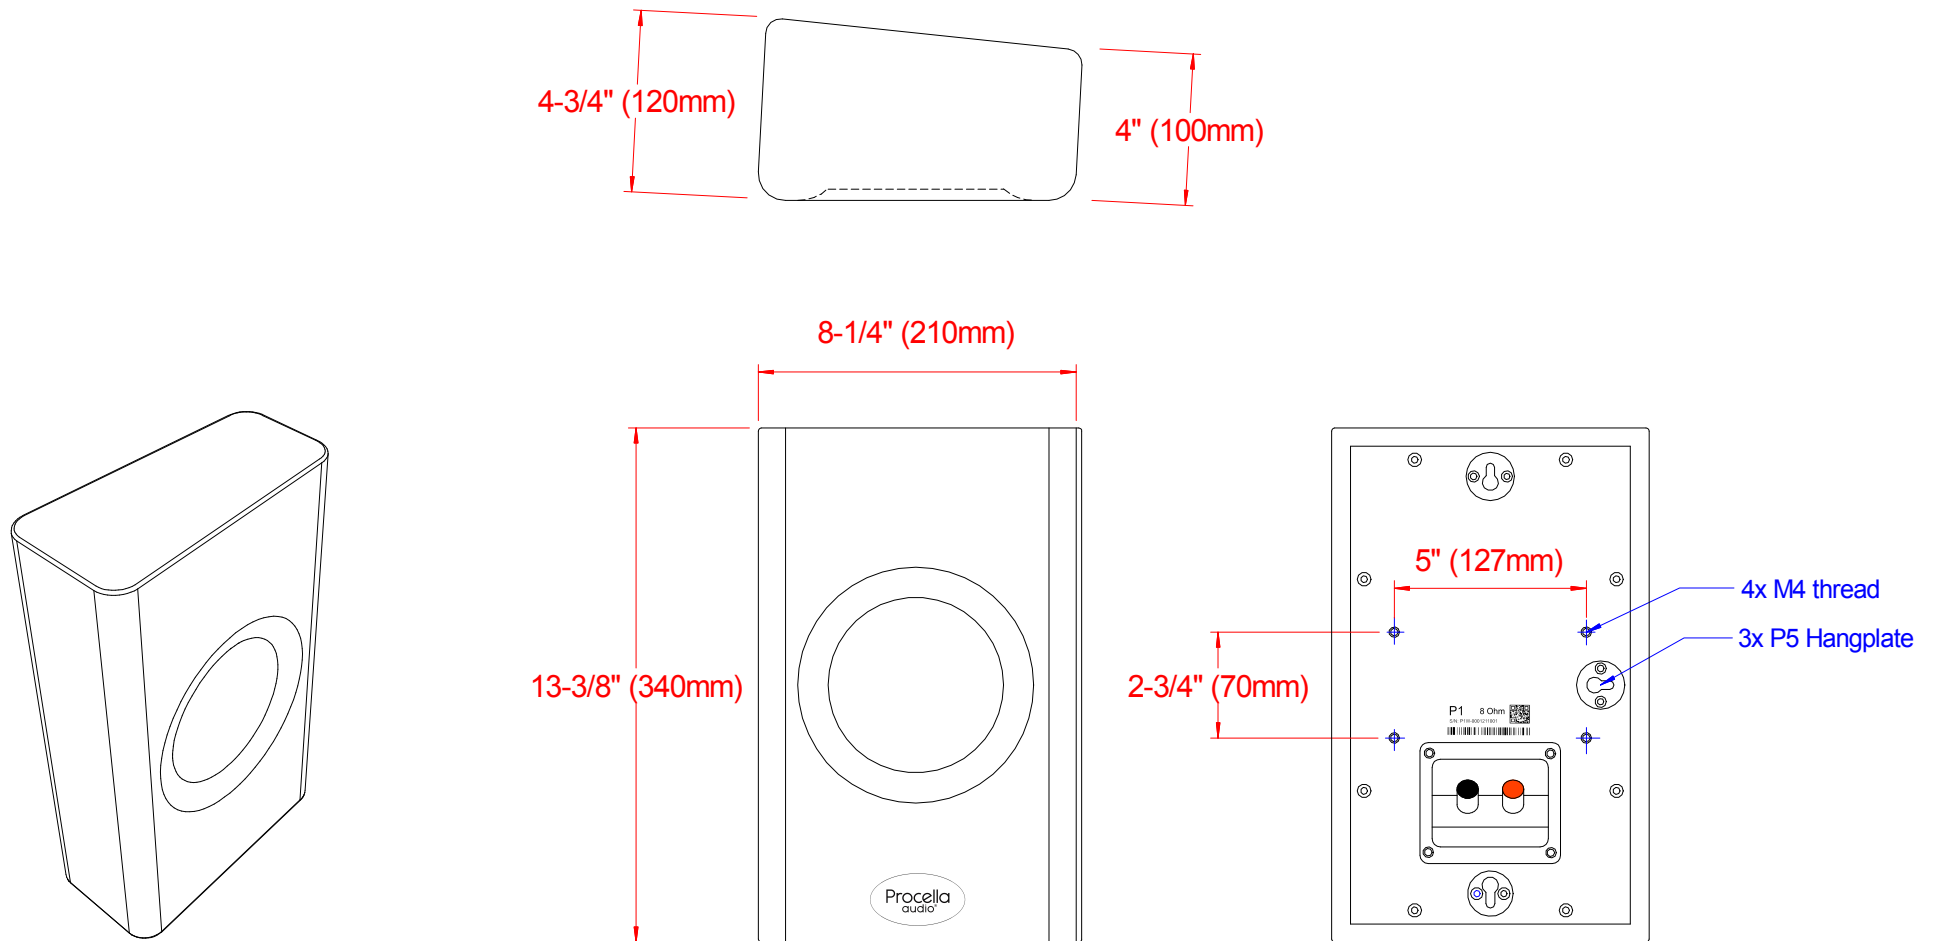

P1

Sides, Top, Bottom: 12mm MDF
Front: 15mm MDF
Black, White semi-matte Paint
Weight = 4,2 Kg
Box volume = 4,8L
Package: 300x400x200mm

Procella P1: Dimensions
Anders Uggelberg, 12Aug-19
UPD:
Scale 1:5 (PDF/JPG-file not to scale)
P1_ext_dim.CAD