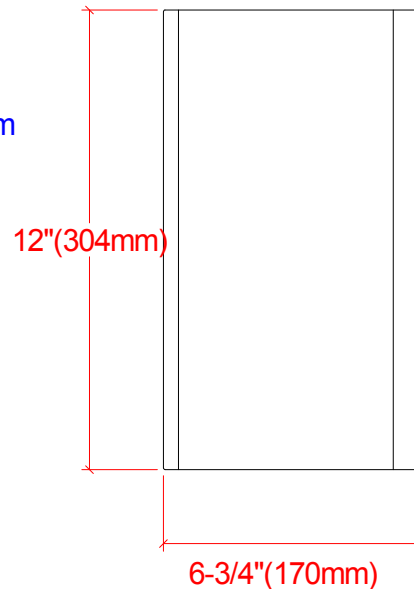

# P5

Sides, Top, Bottom: 12mm MDF  
Front: 18mm MDF  
Black, White semi-matte paint  
Weight = 4,8kg  
Filling : 3.5L  
Box volume = 5.6L  
Package: 390x260x290mm

Procella P5 Dimensions  
Anders Uggelberg, 6Nov -13  
UPD: 26/11, 7/5, 20/1-16, 30/3, 8/8-17  
Scale 1:5 (PDF/JPG-file not to scale)  
P5\_ext\_dim.CAD