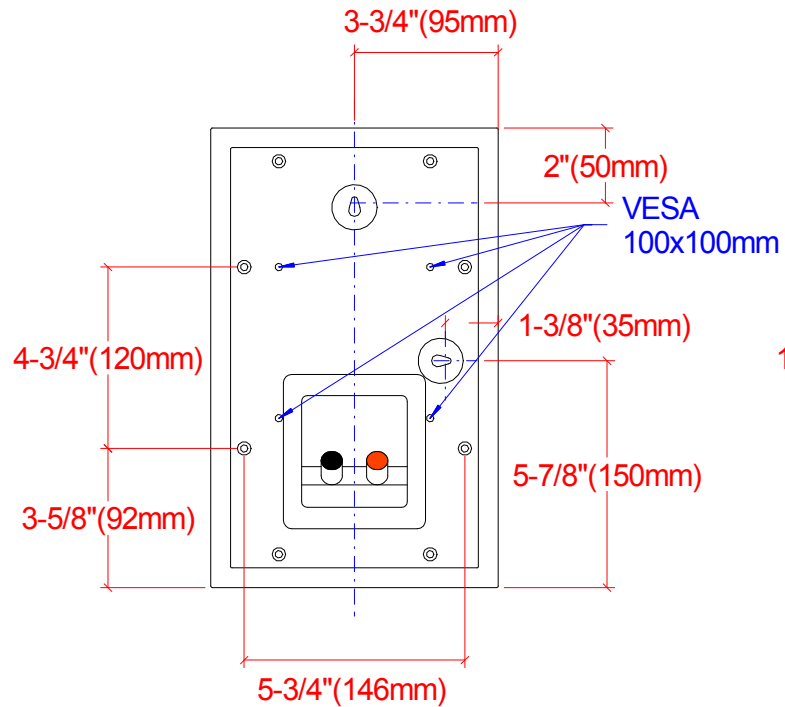

# P5

Sides, Top, Bottom: 12mm MDF  
Front: 18mm MDF  
Black, White semi-matte paint  
Weight = 4,8kg  
Filling : 3.5L  
Box volume = 5.6L  
Package: 390x260x290mm

Procella P5 Dimensions  
Anders Uggelberg, 6Nov -13  
UPD: 26/11, 7/5, 20/1-16, 30/3, 8/8-17  
Scale 1:5 (PDF/JPG-file not to scale)  
P5\_ext\_dim.CAD