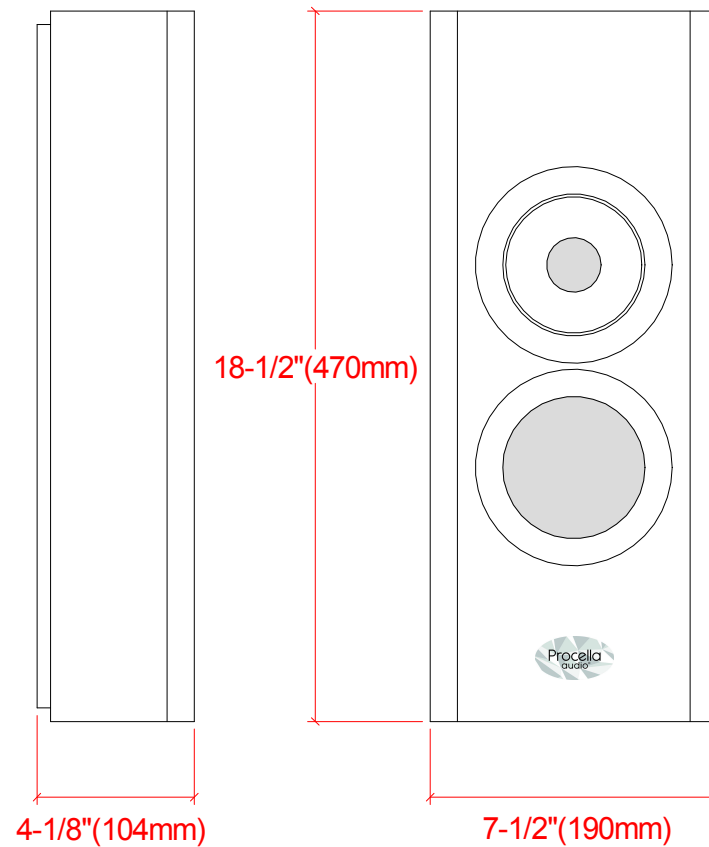

P5V

Sides, Top, Bottom: 12mm MDF
Front: 18m MDF
Black, White semi-matte paint
Weight = 5,0kg
Filling : 3.5L
Box volume = 5.6L
Package: 600x200x295mm

Procella P5V: Dimensions
Anders Uggelberg, 21 July -15
UPD: 26/8, 20/1-16 8/8-17
Scale 1:5 (PDF/JPG-file not to scale)
P5V_ext_dim.CAD