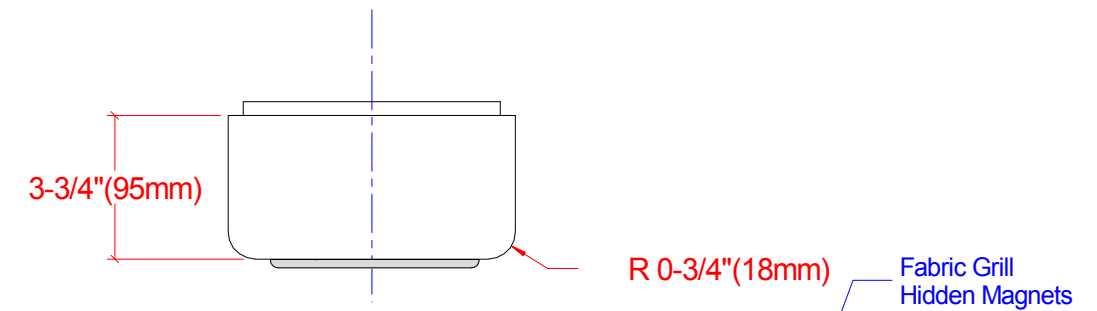

P5V

Sides, Top, Bottom: 12mm MDF
Front: 18m MDF
Black, White semi-matte paint
Weight = 5,0kg
Filling : 3.5L
Box volume = 5.6L
Package: 600x200x295mm

Procella P5V: Dimensions
Anders Uggelberg, 21 July -15
UPD: 26/8, 20/1-16 8/8-17
Scale 1:5 (PDF/JPG-file not to scale)
P5V_ext_dim.CAD