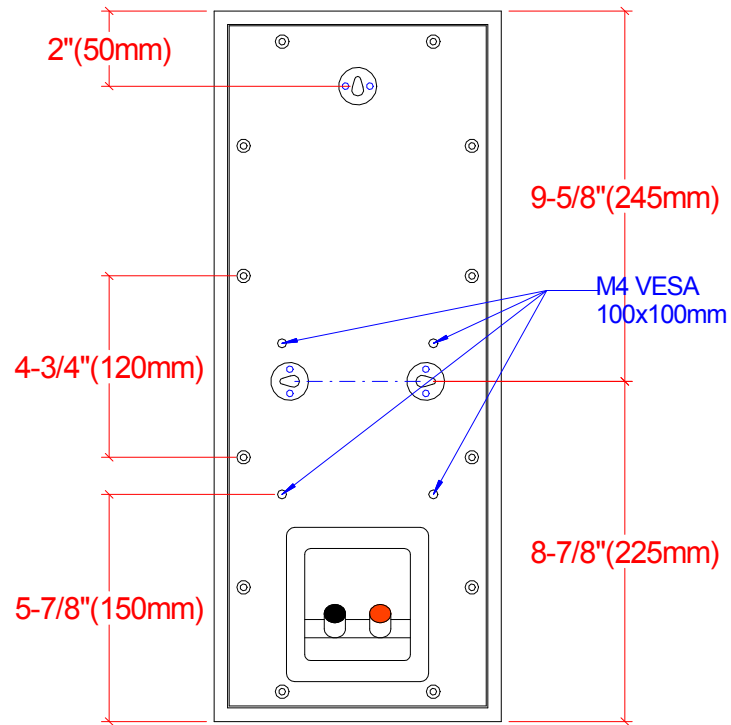

P5V

Sides, Top, Bottom: 12mm MDF
Front: 18m MDF
Black, White semi-matte paint
Weight = 5,0kg
Filling : 3.5L
Box volume = 5.6L
Package: 600x200x295mm

Procella P5V: Dimensions
Anders Uggelberg, 21 July -15
UPD: 26/8, 20/1-16 8/8-17
Scale 1:5 (PDF/JPG-file not to scale)
P5V_ext_dim.CAD