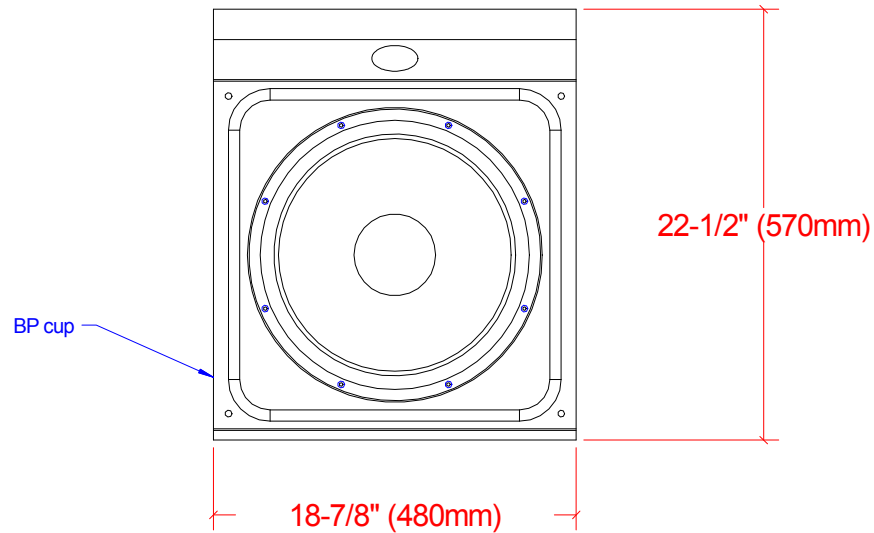

# P15Si

Baffle wall cut-out: 610 x 510mm  
21mm MDF, Black, semi matte paint  
VB: 51L  
Packaging: 720x600x400mm

Procella P15Si dimensions  
Anders Uggeberg 2/8-17

P15Si\_ext\_dim.CAD    
Scale 1:10 (PDF/JPG-file not to scale)