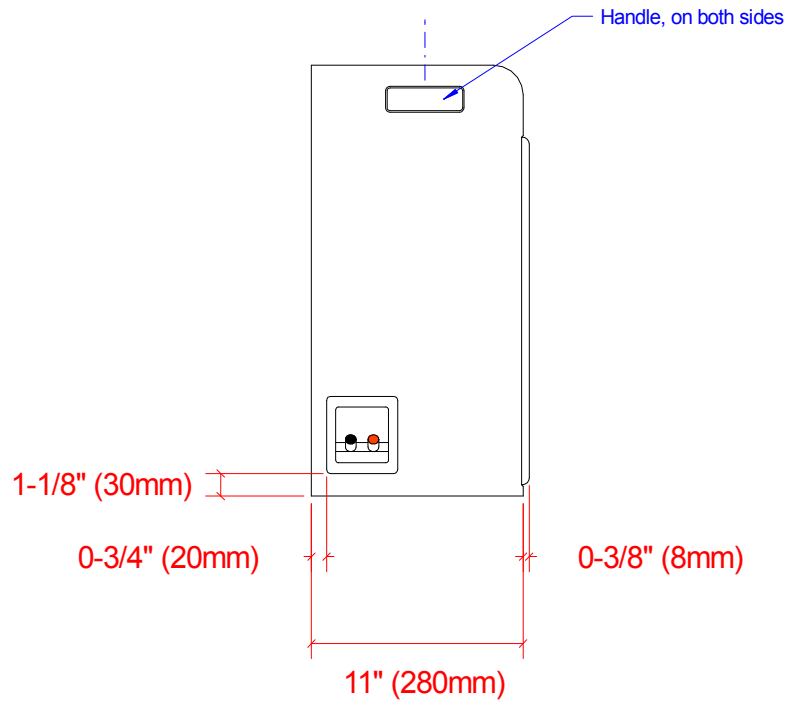

# P15Si

Baffle wall cut-out: 610 x 510mm  
21mm MDF, Black, semi matte paint  
VB: 51L  
Packaging: 720x600x400mm

Procella P15Si dimensions  
Anders Uggeberg 2/8-17

P15Si\_ext\_dim.CAD    
Scale 1:10 (PDF/JPG-file not to scale)