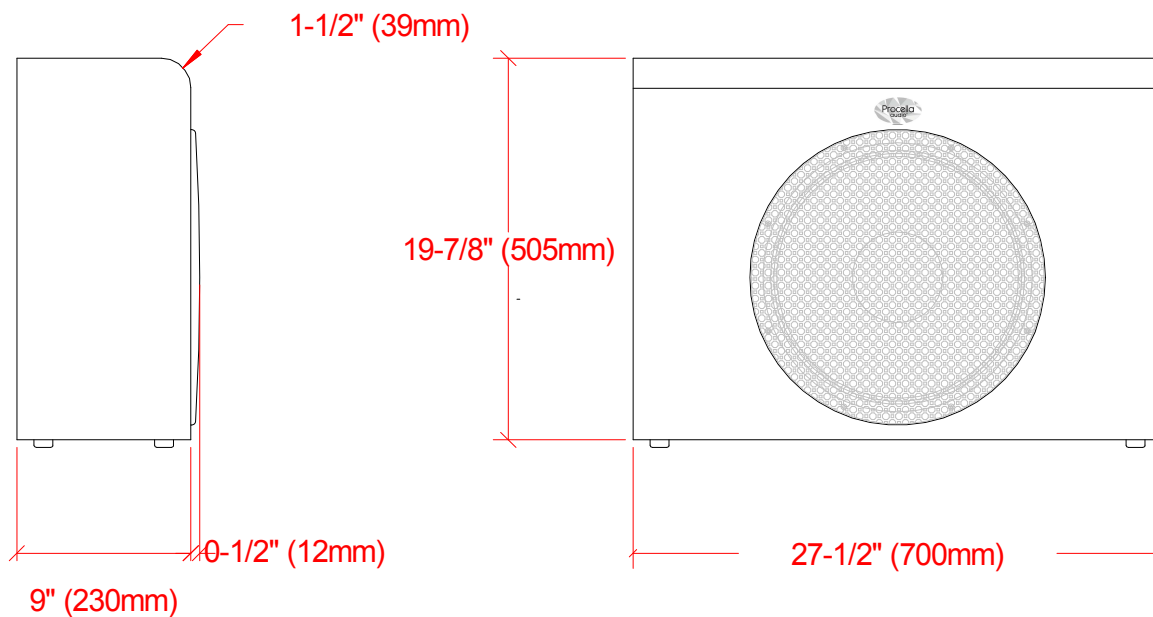

P15A

Black, White semi matte paint
VB: 53L - 40L filling
Packaging: 600x800x400mm

Procella P15A dimensions
Anders Uggeberg 19May -16
UPD: 16/8, 25/8

SUB15_vue.CAD 
Scale 1:10 (PDF/JPG-file not to scale)