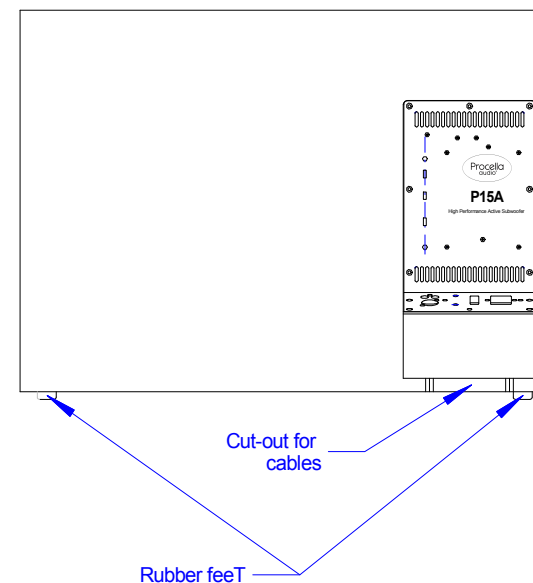

P15A

Black, White semi matte paint
VB: 53L - 40L filling
Packaging: 600x800x400mm

Procella P15A dimensions
Anders Uggeberg 19May -16
UPD: 16/8, 25/8

SUB15_vue.CAD 
Scale 1:10 (PDF/JPG-file not to scale)