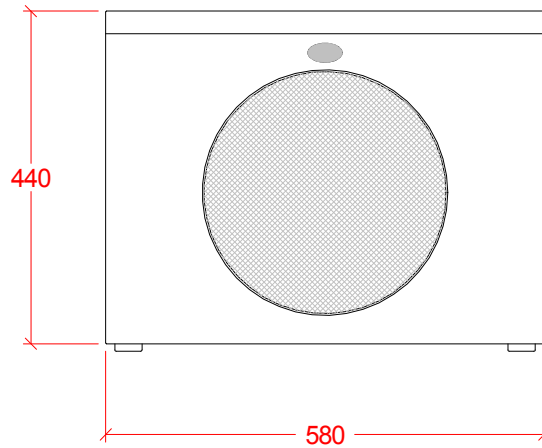

P12

Front: 21mm MDF
Back Sides: 15mm MDF
Black, White Matte paint

Box volume = 30L
Package: 660x520x280

Procella P12
Anders Uggeberg 26/11 -13
UPD: 7/5
P12_vue.CAD
Scale 1:10 (PDF/JPG-file not to scale)