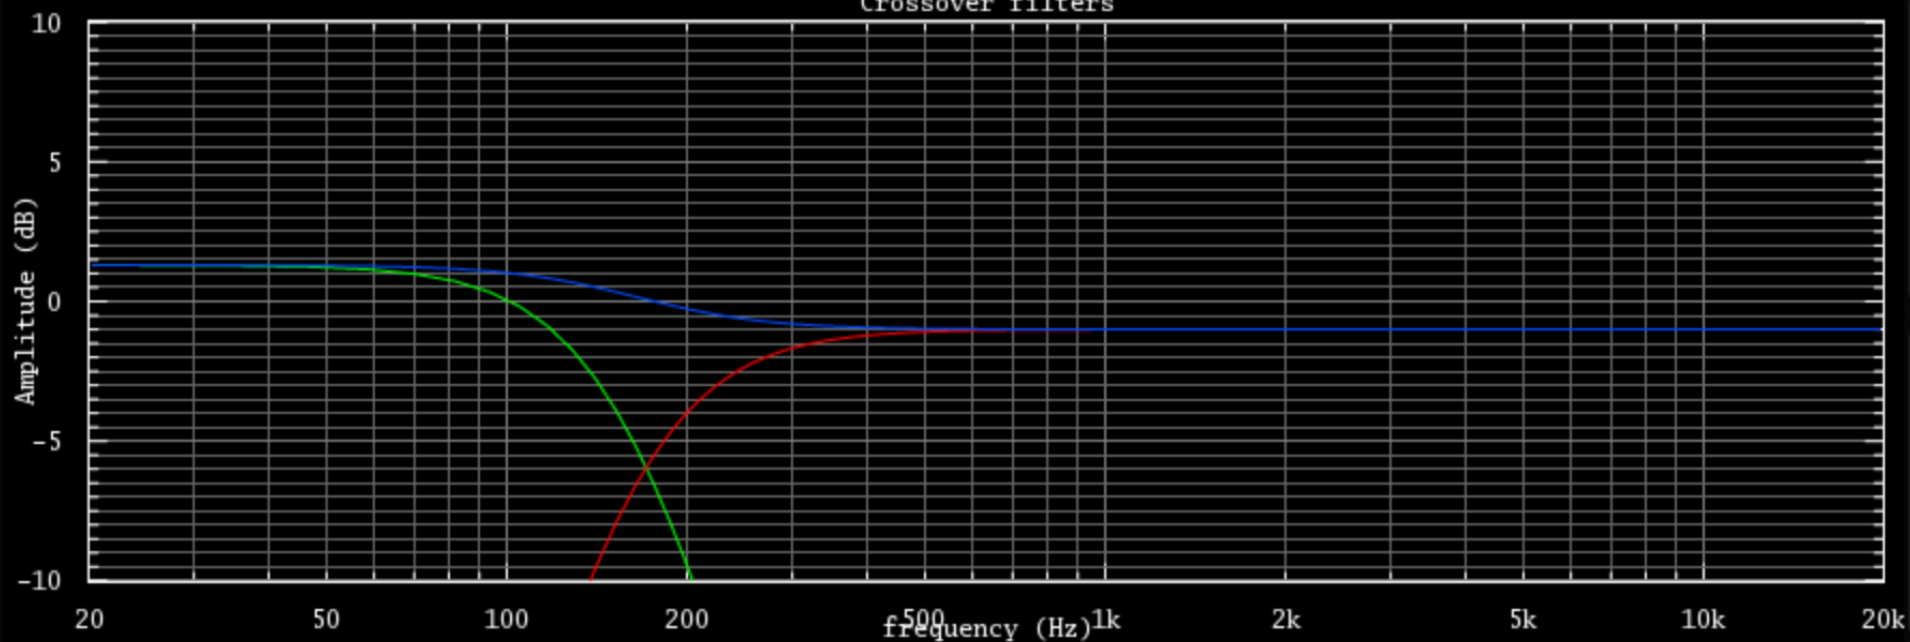

Center Left surround Right surround Left rear surround Right rear surround Left wide Right wide Left top front Right top front Left top rear Right top rear ◀ ▶

Sources

Nb. of ways

2

-1

+1

☐ "Constant-directivity horn" EQ (6dB/oct from 3kHz)

☐ Half "Constant-directivity horn" EQ (3dB/oct from 3kHz)

Active
Crossovers

Low

High-pass:

None

▼

1 Hz

◀ ▶

Low-pass:

L-R 4

▼

160 Hz

◀ ▶

High

High-pass:

L-R 4

▼

160 Hz

◀ ▶

Low-pass:

None

▼

24000 Hz

◀ ▶

Clock

Config
Editor

Network

System
Status

Crossover filters

Filters

+

Resp.

-

Power
& direct

Low

Level:

1.3 dB

◀

||

▶

Delay:

0.00 ms

◀

||

▶

Invert pola.

Mute

High

Level:

-1.0 dB

◀

||

▶

Delay:

0.44 ms

◀

||

▶

Invert pola.

Mute

Link

Cancel

Apply

Calibrate speaker