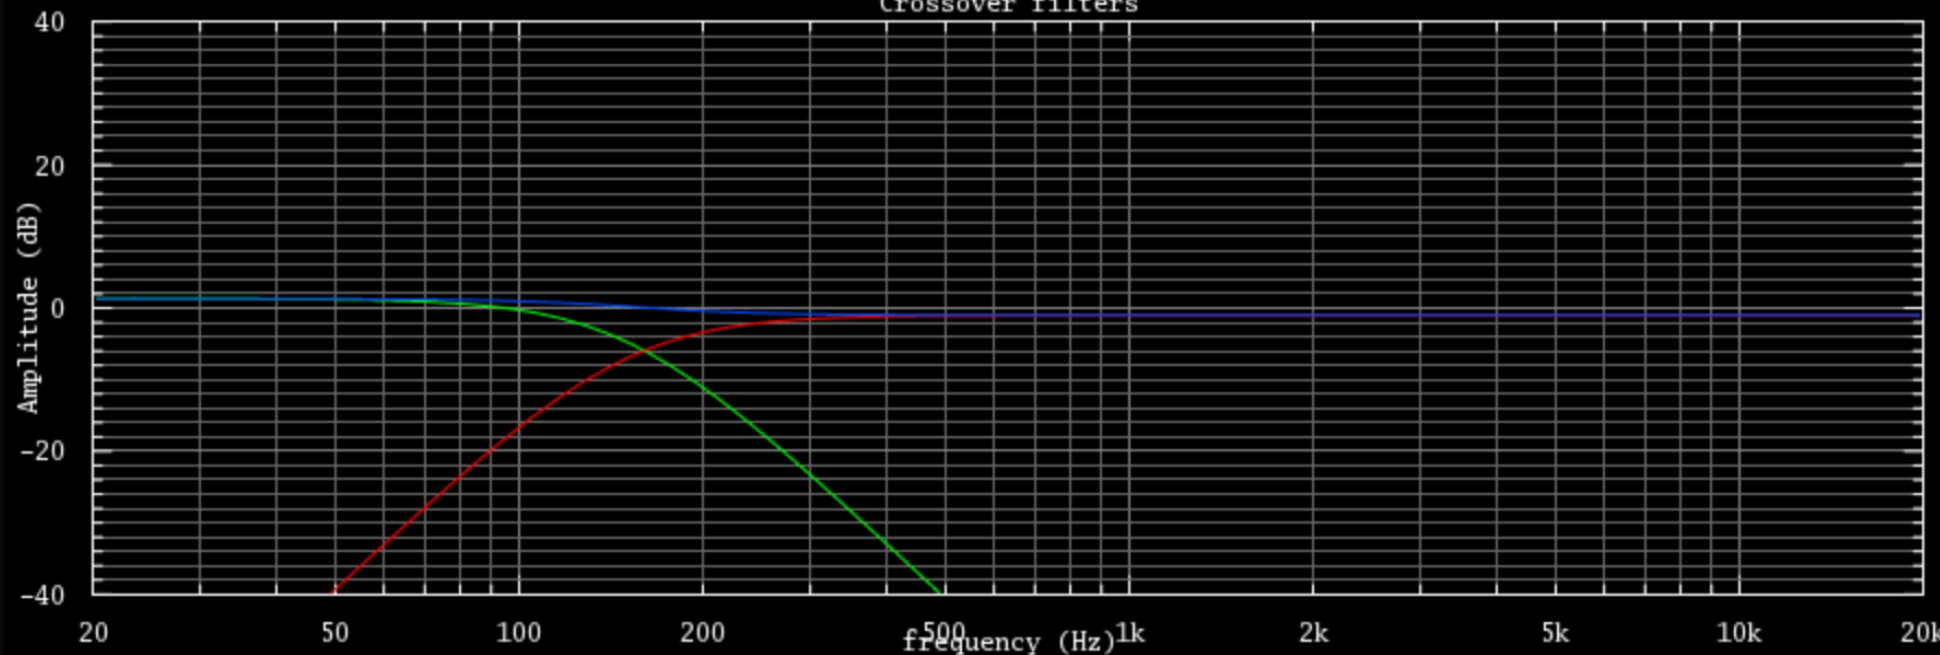

L-R 4

▼ 150 Hz ◀ ▶

Low-pass:

None

▼ 24000 Hz ◀ ▶

### Crossover filters

Filters

+

Resp.

-

Power  
& direct

Low

Level: