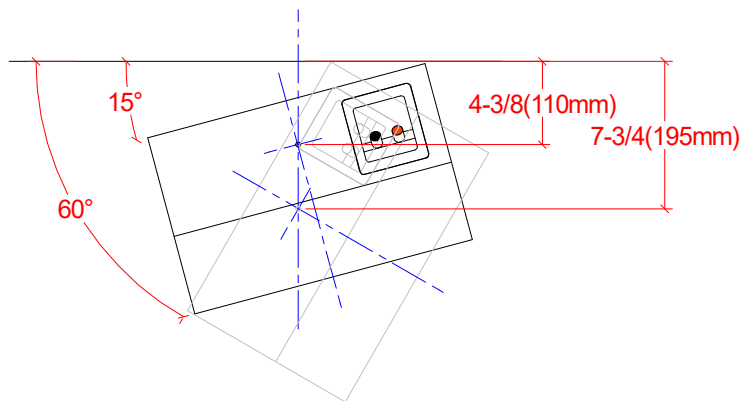

# C10

Orientation in ceiling

Package:60x50x40

**Procella C10 dimensions**  
Anders Uggelberg 16/9-16  
UPD: 16/2-20, 18/4-23  
Scale 1:10 (PDF/JPEG not to scale)  
C10\_vue.CAD