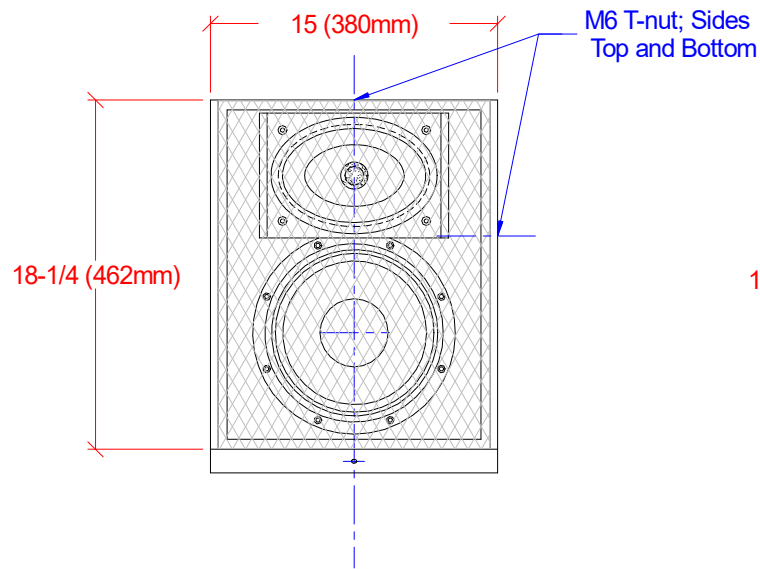

# C10

Orientation in ceiling

Package:60x50x40

**Procella C10 dimensions**  
Anders Uggelberg 16/9-16  
UPD: 16/2-20, 18/4-23  
Scale 1:10 (PDF/JPEG not to scale)  
C10\_vue.CAD