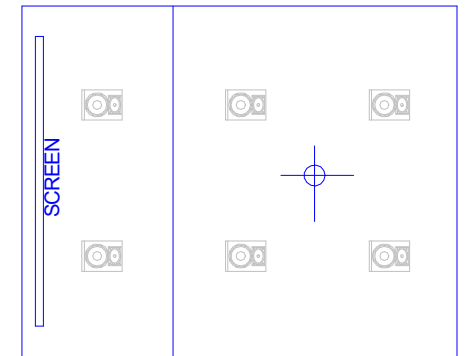

# C10

Orientation in ceiling

Package:60x50x40

**Procella C10 dimensions**  
Anders Uggelberg 16/9-16  
UPD: 16/2-20, 18/4-23  
Scale 1:10 (PDF/JPEG not to scale)  
C10\_vue.CAD