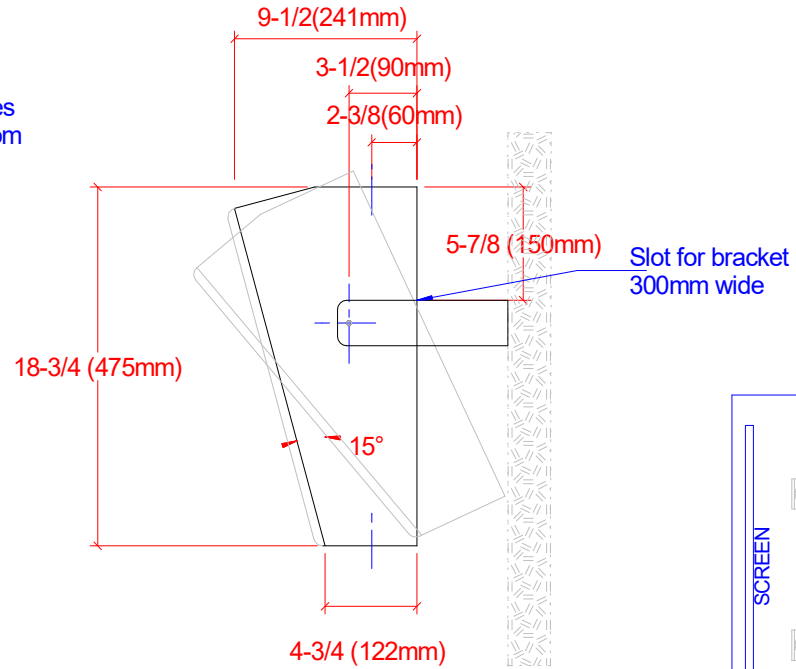

# C10

Orientation in ceiling

Package:60x50x40

**Procella C10 dimensions**  
Anders Uggelberg 16/9-16  
UPD: 16/2-20, 18/4-23  
Scale 1:10 (PDF/JPEG not to scale)  
C10\_vue.CAD