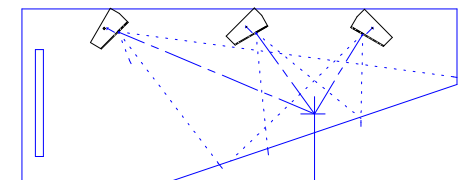

# C10

Orientation in ceiling

Package:60x50x40

**Procella C10 dimensions**  
Anders Uggelberg 16/9-16  
UPD: 16/2-20, 18/4-23  
Scale 1:10 (PDF/JPEG not to scale)  
C10\_vue.CAD