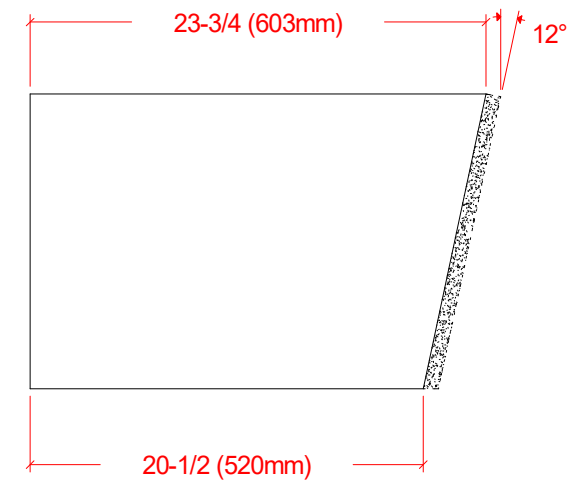

C124

Black, structured paint
Weight: 75kg
Package: on pallet 1200x800

Procella C124 Ext. Dim.
Anders Uggelberg 29/6 -15
UPD: 17/3-19, 18/4-23
C124_vue.CAD
Scale 1:10 (PDF/JPG-file not to scale)