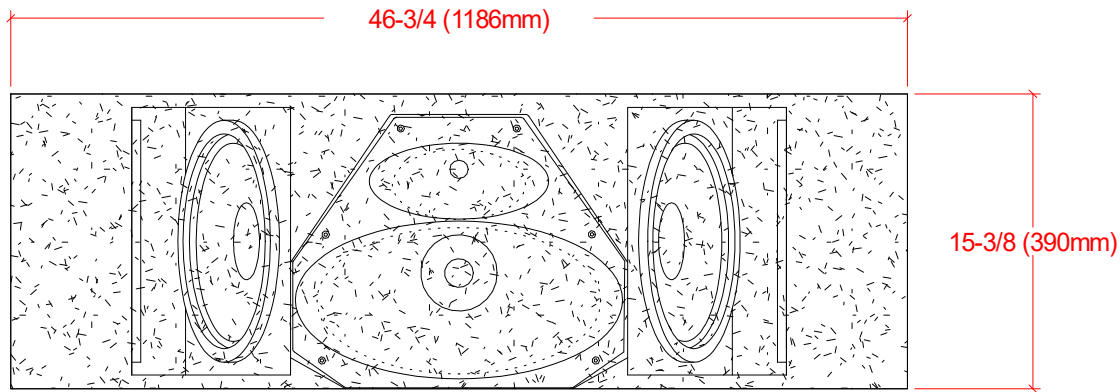

C124

Black, structured paint
Weight: 75kg
Package: on pallet 1200x800

Procella C124 Ext. Dim.
Anders Uggelberg 29/6 -15
UPD: 17/3-19, 18/4-23
C124_vue.CAD
Scale 1:10 (PDF/JPG-file not to scale)