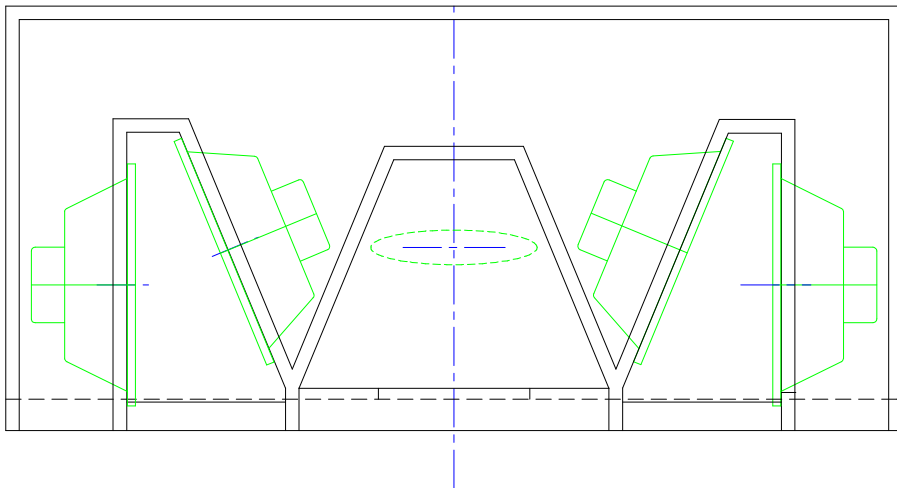

C124

Black, structured paint
Weight: 75kg
Package: on pallet 1200x800

Procella C124 Ext. Dim.
Anders Uggelberg 29/6 -15
UPD: 17/3-19, 18/4-23
C124_vue.CAD
Scale 1:10 (PDF/JPG-file not to scale)