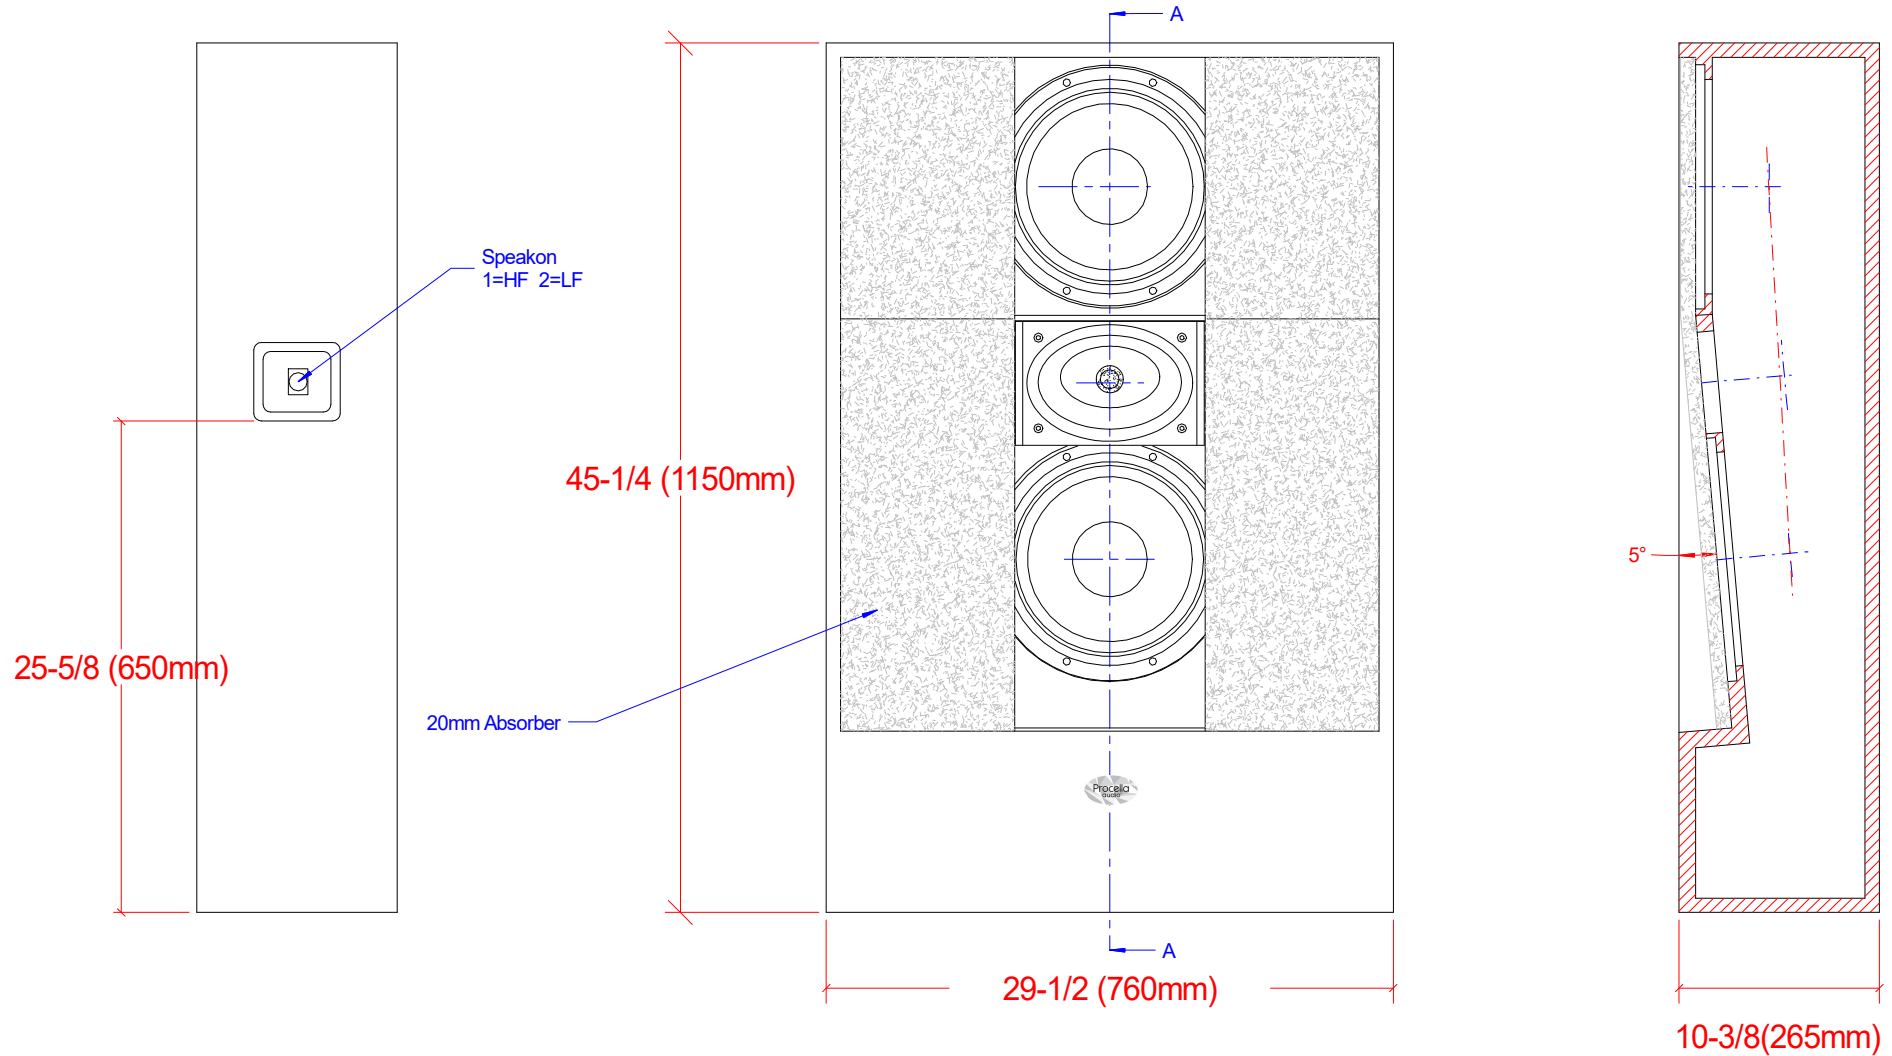

# C212

Baffle: 22mmMDF  
Back, Sides: 19mm  
Black structured paint  
Vb: 150L

Procella C212 Ext dimensions  
Anders Uggelberg 24/11 -15  
UPD: 9/5  
C212\_ext\_dim.CAD  
Scale 1:10 (PDF/JPG-file not to scale)