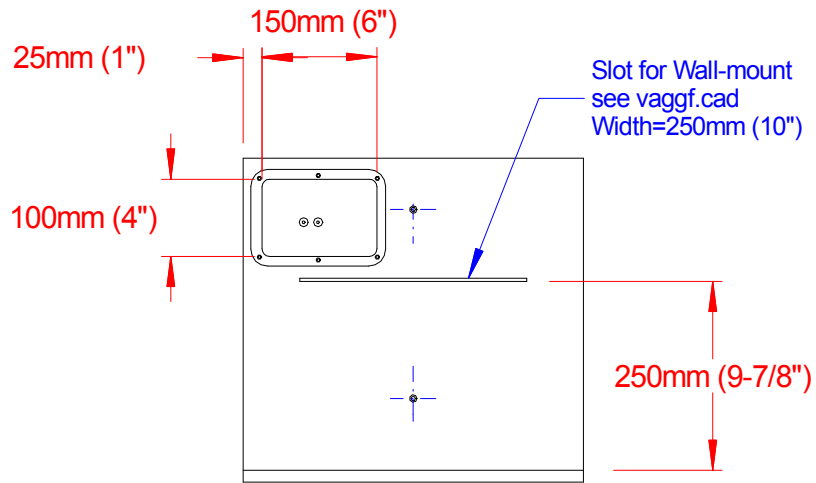

P8

Acoustical
Centre

245mm (9-5/8")

Baffle wall cut-out = 500 x 440mm (19-3/4" x 17-3/8")
Weight = 15.5kg (34.2Lbs)

Procella P8 dimensions
P8_vue.CAD
Anders Uggeberg 23/7-11
UPD: 25/1-12, 17/1-17
Scale 1:10 (PDF/JPG-file not to scale)