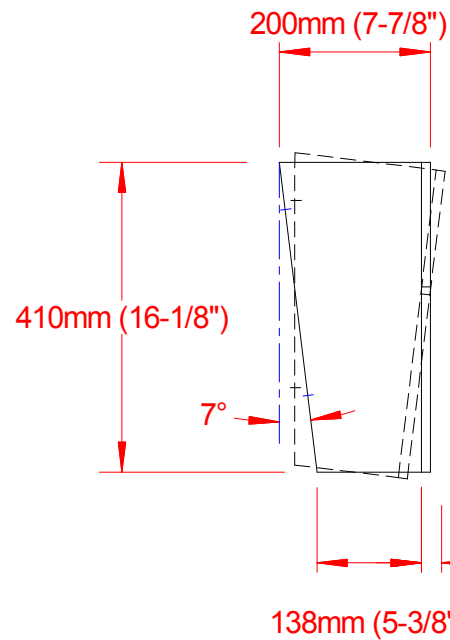

P8

Acoustical
Centre

245mm (9-5/8")

Baffle wall cut-out = 500 x 440mm (19-3/4" x 17-3/8")
Weight = 15.5kg (34.2Lbs)

Procella P8 dimensions
P8_vue.CAD
Anders Uggeberg 23/7-11
UPD: 25/1-12, 17/1-17
Scale 1:10 (PDF/JPG-file not to scale)