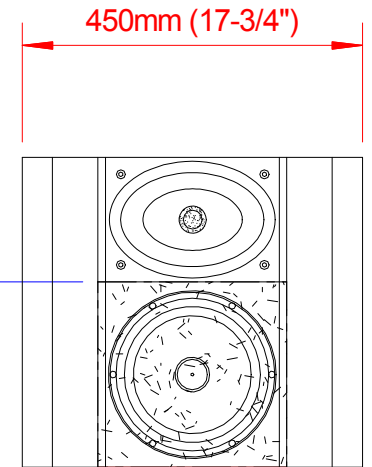

P8

Acoustical
Centre

245mm (9-5/8")

Baffle wall cut-out = 500 x 440mm (19-3/4" x 17-3/8")
Weight = 15.5kg (34.2Lbs)

Procella P8 dimensions
P8_vue.CAD
Anders Uggeberg 23/7-11
UPD: 25/1-12, 17/1-17
Scale 1:10 (PDF/JPG-file not to scale)