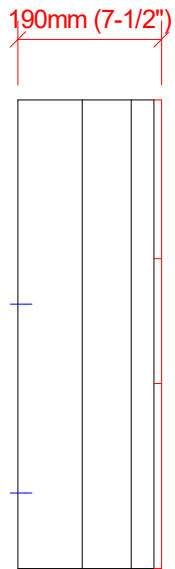

P28

Baffle wall cut-out = 700mm x 480mm (27,5"x19")
Weight = 21kg (46.3Lbs)
Cardboard box: 800mm x 600mm x 300mm

Procella P28 External Dimensions
Anders Uggelberg 25/7 -17
UPD: 29/9-21
P28_ext_dim.CAD
Scale 1:10 (PDF/JPG-file not to scale)