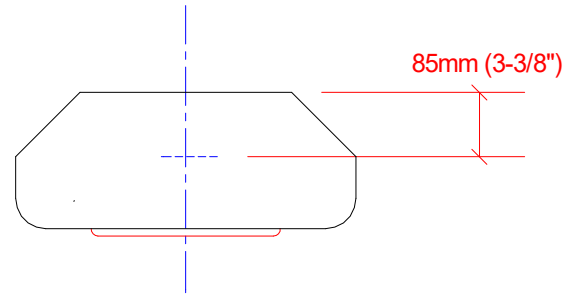

P28

Baffle wall cut-out = 700mm x 480mm (27,5"x19")
Weight = 21kg (46.3Lbs)
Cardboard box: 800mm x 600mm x 300mm

Procella P28 External Dimensions
Anders Uggelberg 25/7 -17
UPD: 29/9-21
P28_ext_dim.CAD
Scale 1:10 (PDF/JPG-file not to scale)