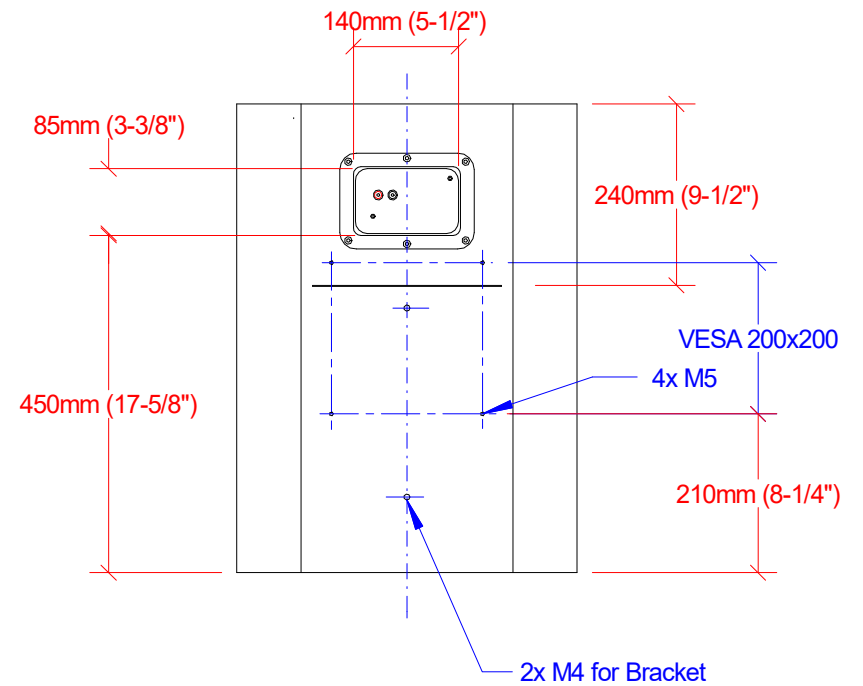

P28

Baffle wall cut-out = 700mm x 480mm (27,5"x19")
Weight = 21kg (46.3Lbs)
Cardboard box: 800mm x 600mm x 300mm

Procella P28 External Dimensions
Anders Uggelberg 25/7 -17
UPD: 29/9-21
P28_ext_dim.CAD
Scale 1:10 (PDF/JPG-file not to scale)