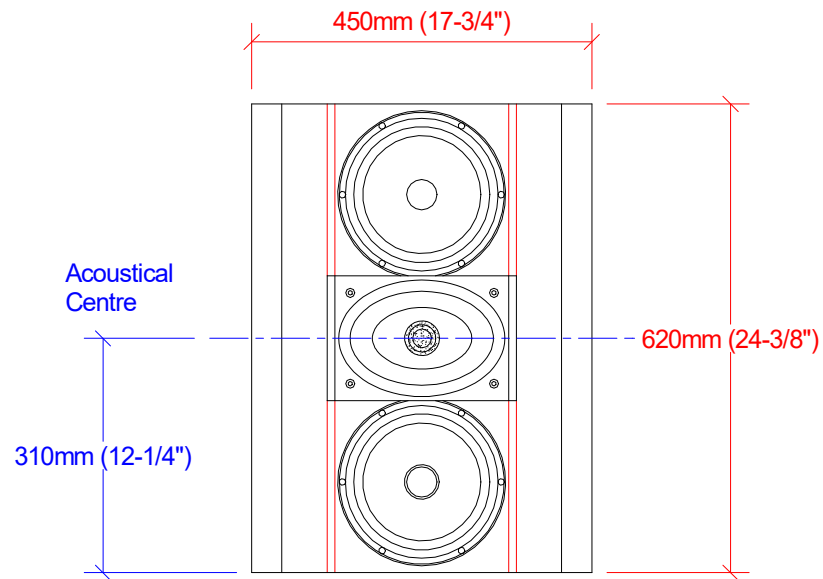

P28

Baffle wall cut-out = 700mm x 480mm (27,5"x19")
Weight = 21kg (46.3Lbs)
Cardboard box: 800mm x 600mm x 300mm

Procella P28 External Dimensions
Anders Uggelberg 25/7 -17
UPD: 29/9-21
P28_ext_dim.CAD
Scale 1:10 (PDF/JPG-file not to scale)