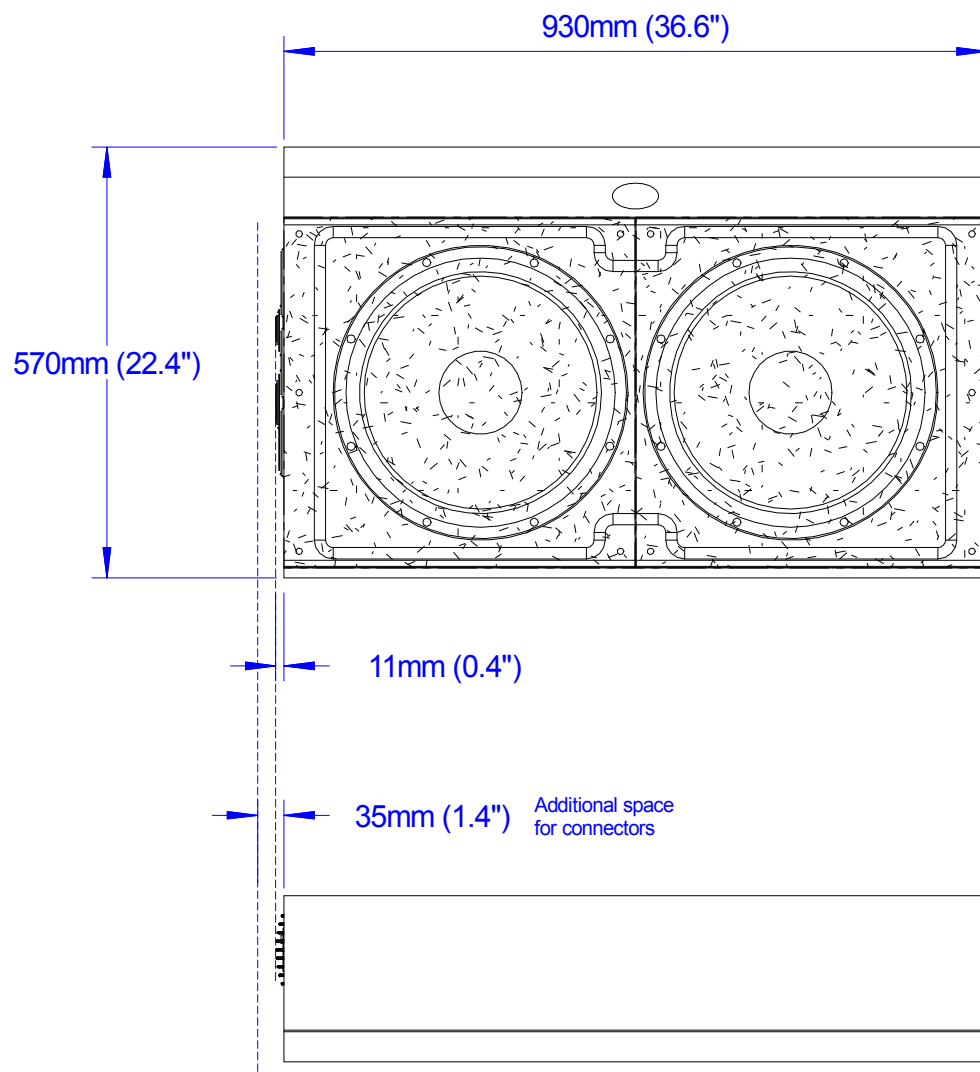

P15

Baffle wall cut-out = 980 x 610mm (38.6" x 24")
Weight = 48kg (106 lbs)

Procella P15 dimensions
Anders Uggelberg aug -09
UPD: 15/9, 26/1-12
P15_vue.CAD
Scale 1:10 (PDF/JPG-file not to scale)