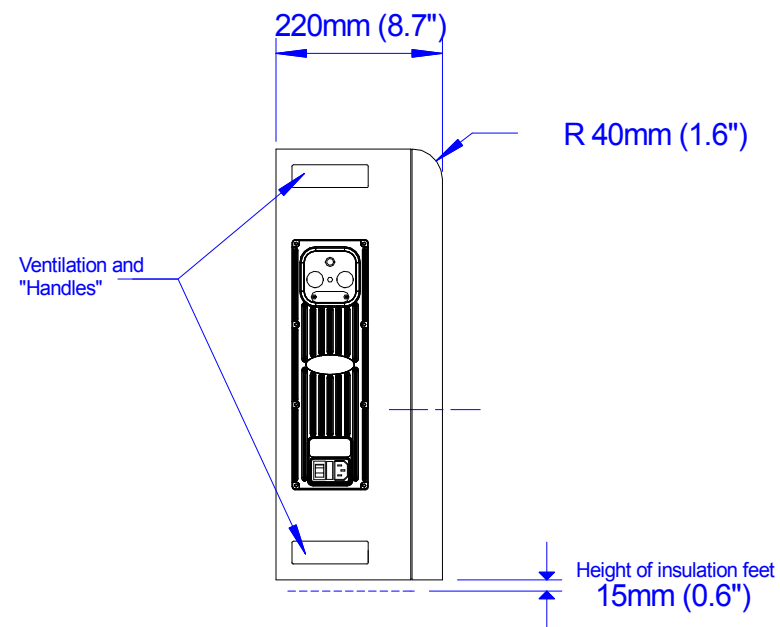

P15

Baffle wall cut-out = 980 x 610mm (38.6" x 24")
Weight = 48kg (106 lbs)

Procella P15 dimensions
Anders Uggelberg aug -09
UPD: 15/9, 26/1-12
P15_vue.CAD
Scale 1:10 (PDF/JPG-file not to scale)