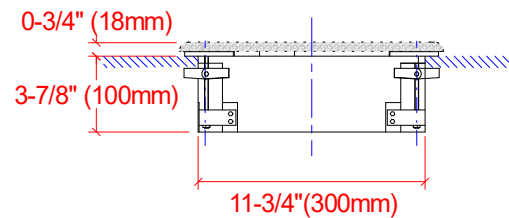

P6iW mkII

Black matte paint
Wall cut-out = 18"x12" (455x305mm)
Weight = 16,5lb (7,5kg)
Box volume = 8.4L
Package: 600x400x250mm

Procella P6iW mkII: Dimensions
Anders Uggelberg, 10/4-21
UPD: 2/6
Scale 1:10 (PDF/JPG-file not to scale)
P6iw_V2_ext_dim.CAD