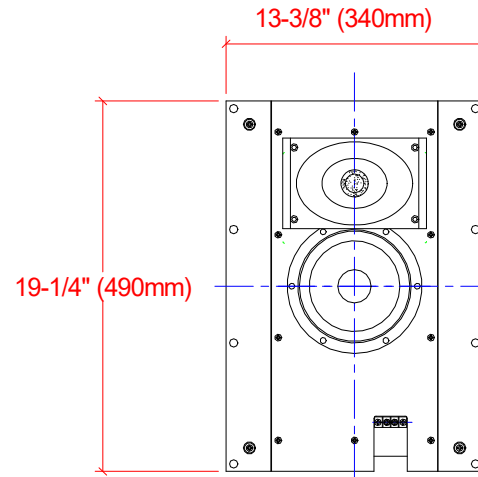

P6iW mkII

Black matte paint
Wall cut-out = 18"x12" (455x305mm)
Weight = 16,5lb (7,5kg)
Box volume = 8.4L
Package: 600x400x250mm

Procella P6iW mkII: Dimensions
Anders Uggelberg, 10/4-21
UPD: 2/6
Scale 1:10 (PDF/JPG-file not to scale)
P6iw_V2_ext_dim.CAD