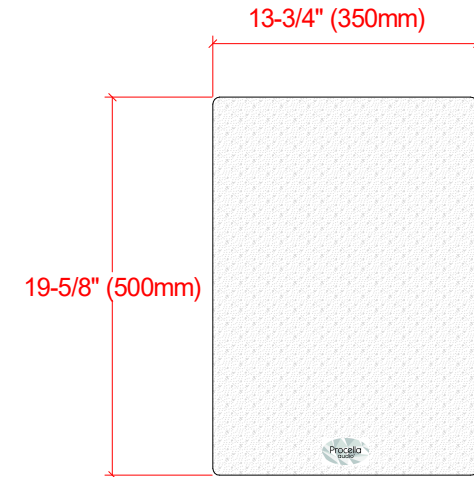

P6iW mkII

Black matte paint
Wall cut-out = 18"x12" (455x305mm)
Weight = 16,5lb (7,5kg)
Box volume = 8.4L
Package: 600x400x250mm

Procella P6iW mkII: Dimensions
Anders Uggelberg, 10/4-21
UPD: 2/6
Scale 1:10 (PDF/JPG-file not to scale)
P6iw_V2_ext_dim.CAD