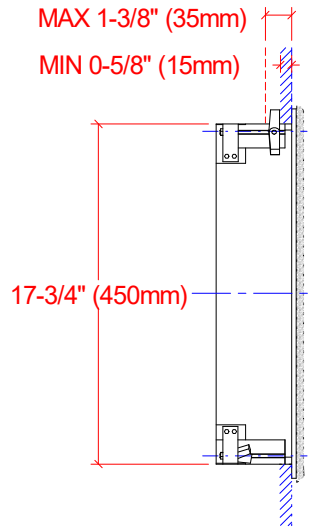

P6iW mkII

Black matte paint
Wall cut-out = 18"x12" (455x305mm)
Weight = 16,5lb (7,5kg)
Box volume = 8.4L
Package: 600x400x250mm

Procella P6iW mkII: Dimensions
Anders Uggelberg, 10/4-21
UPD: 2/6
Scale 1:10 (PDF/JPG-file not to scale)
P6iw_V2_ext_dim.CAD